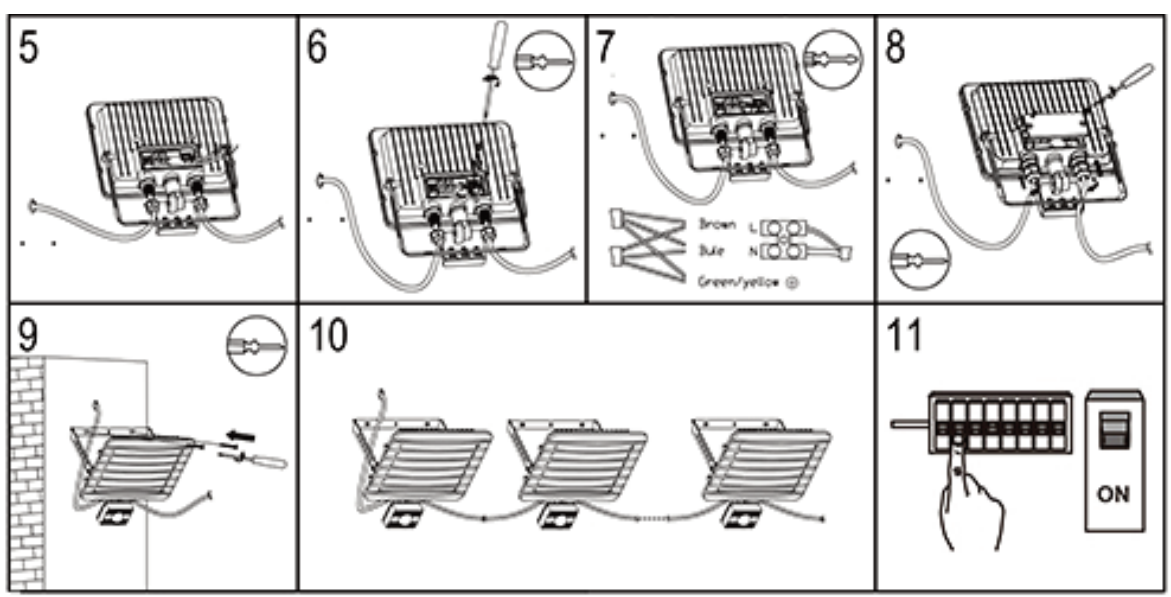

IMPORTANT

This product should be installed by a competent person and in accordance with the current IET Wiring Regulations.
If in doubt, consult a qualified electrician.

INSTALLATION & OPERATION

Single Floodlight Installation

Group Floodlight Installation

TECHNICAL INFORMATION

Rated voltage:	230 - 240V AC ~ 50/60Hz
Wattage:	30W
Lumens:	2700
IP Rating:	IP54
Colour Temperature:	5,000K
Class Type:	Class 1
No of LED's:	42
CRI:	80
Detection Distance:	0 - 12 metres
Time Delay:	10 secs min to 10 mins max
Mount Height:	2.5 metres
Housing:	Heavy duty Aluminium body & clear glass diffuser
Conforms To:	BS EN 60598