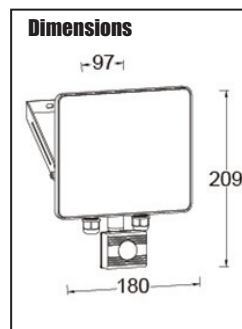

Group Floodlight Installation

TECHNICAL INFORMATION

Rated voltage:	230 - 240V AC ~ 50/60Hz
Wattage:	30W
Lumens:	2700
IP Rating:	IP54
Colour Temperature:	5,000K
Class Type:	Class 1
No of LED's:	42
CRI:	80
Detection Distance:	0 - 12 metres
Time Delay:	10 secs min to 10 mins max
Mount Height:	2.5 metres
Housing:	Heavy duty Aluminium body & clear glass diffuser
Conforms To:	BS EN 60598