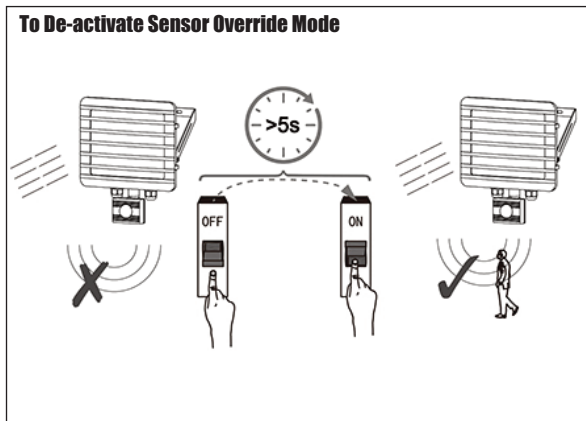

IMPORTANT

This product should be installed by a competent person and in accordance with the current IET Wiring Regulations.
If in doubt, consult a qualified electrician.

INSTALLATION & OPERATION

Single Floodlight Installation

Group Floodlight Installation

TECHNICAL INFORMATION

Rated voltage:	230 - 240V AC ~ 50/60Hz
Wattage:	30W
Lumens:	2700
IP Rating:	IP54
Colour Temperature:	5,000K
Class Type:	Class 1
No of LED's:	42
CRI:	80
Detection Distance:	0 - 12 metres
Time Delay:	10 secs min to 10 mins max
Mount Height:	2.5 metres
Housing:	Heavy duty Aluminium body & clear glass diffuser
Conforms To:	BS EN 60598