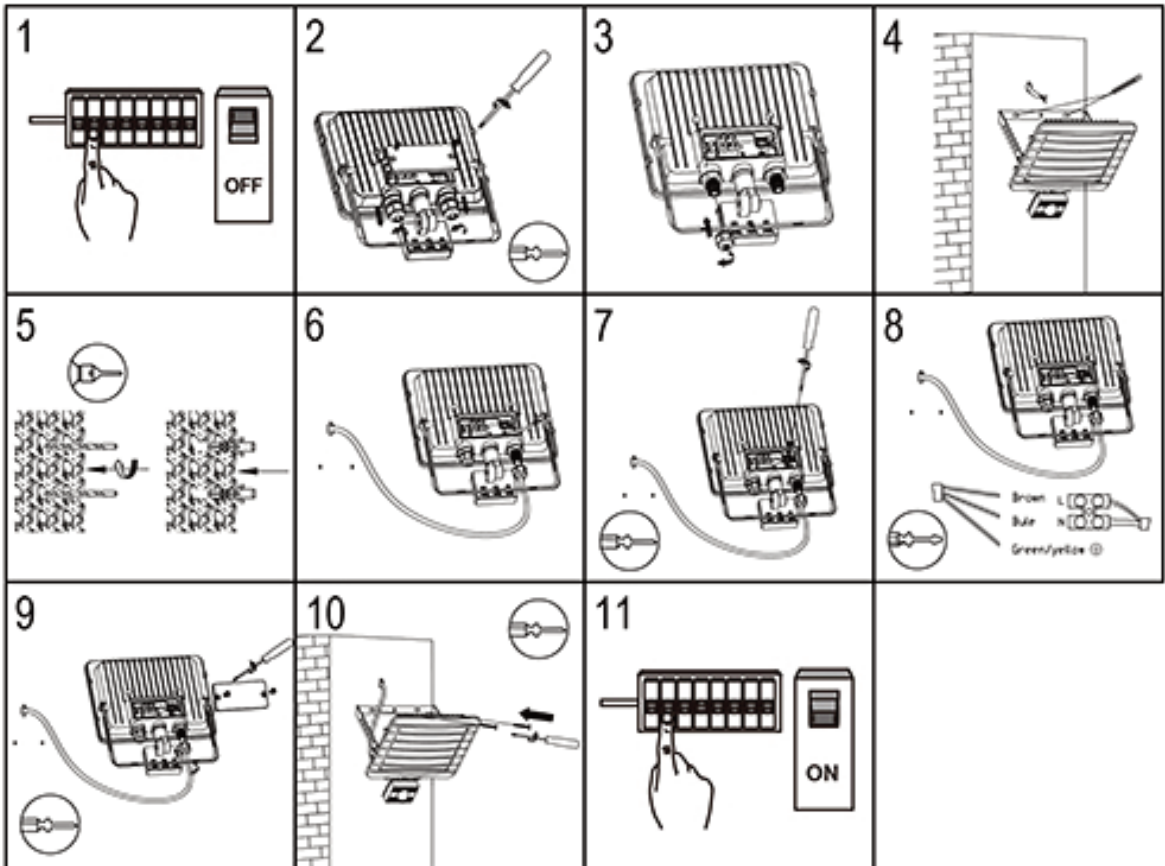

IMPORTANT

This product should be installed by a competent person and in accordance with the current IET Wiring Regulations.
If in doubt, consult a qualified electrician.

INSTALLATION & OPERATION

Single Floodlight Installation

Group Floodlight Installation

TECHNICAL INFORMATION

Rated voltage:	230 - 240V AC ~ 50/60Hz
Wattage:	30W
Lumens:	2700
IP Rating:	IP54
Colour Temperature:	5,000K
Class Type:	Class 1
No of LED's:	42
CRI:	80
Detection Distance:	0 - 12 metres
Time Delay:	10 secs min to 10 mins max
Mount Height:	2.5 metres
Housing:	Heavy duty Aluminium body & clear glass diffuser
Conforms To:	BS EN 60598