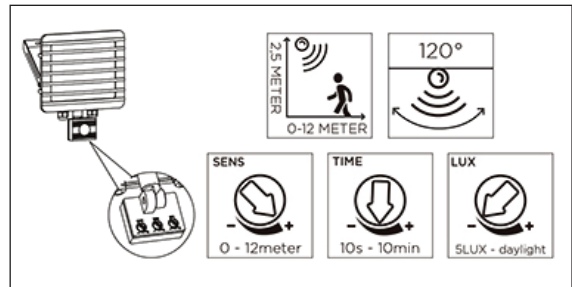

IMPORTANT

This product should be installed by a competent person and in accordance with the current IET Wiring Regulations.
If in doubt, consult a qualified electrician.

INSTALLATION & OPERATION

Single Floodlight Installation

Group Floodlight Installation

TECHNICAL INFORMATION

Rated voltage:	230 - 240V AC ~ 50/60Hz
Wattage:	30W
Lumens:	2700
IP Rating:	IP54
Colour Temperature:	5,000K
Class Type:	Class 1
No of LED's:	42
CRI:	80
Detection Distance:	0 - 12 metres
Time Delay:	10 secs min to 10 mins max
Mount Height:	2.5 metres
Housing:	Heavy duty Aluminium body & clear glass diffuser
Conforms To:	BS EN 60598