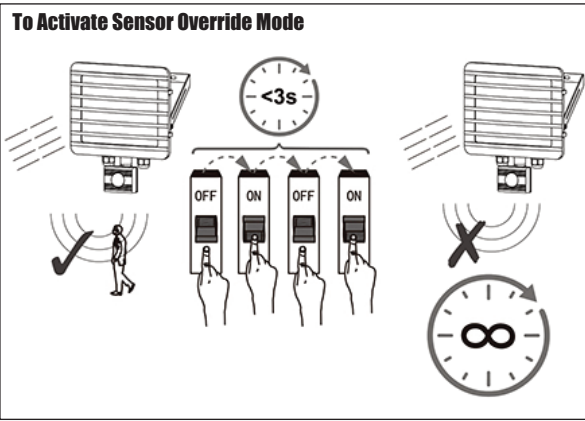

IMPORTANT

This product should be installed by a competent person and in accordance with the current IET Wiring Regulations.
If in doubt, consult a qualified electrician.

INSTALLATION & OPERATION

Single Floodlight Installation

Group Floodlight Installation

TECHNICAL INFORMATION

Rated voltage:	230 - 240V AC ~ 50/60Hz
Wattage:	30W
Lumens:	2700
IP Rating:	IP54
Colour Temperature:	5,000K
Class Type:	Class 1
No of LED's:	42
CRI:	80
Detection Distance:	0 - 12 metres
Time Delay:	10 secs min to 10 mins max
Mount Height:	2.5 metres
Housing:	Heavy duty Aluminium body & clear glass diffuser
Conforms To:	BS EN 60598