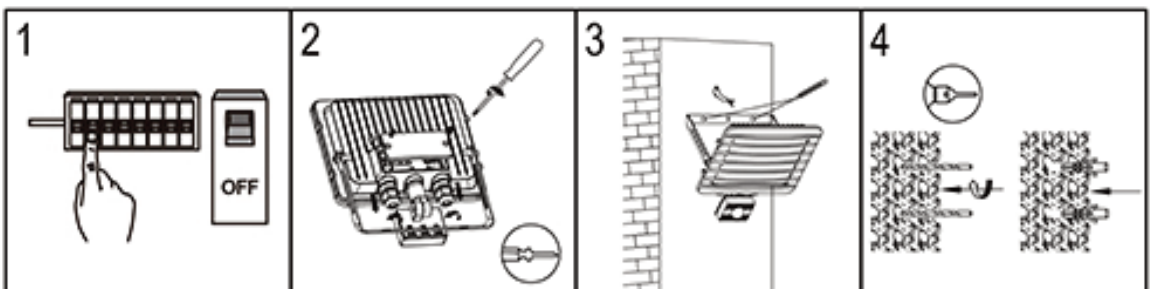

IMPORTANT

This product should be installed by a competent person and in accordance with the current IET Wiring Regulations.
If in doubt, consult a qualified electrician.

INSTALLATION & OPERATION

Single Floodlight Installation

Group Floodlight Installation

TECHNICAL INFORMATION

Rated voltage:	230 - 240V AC ~ 50/60Hz
Wattage:	30W
Lumens:	2700
IP Rating:	IP54
Colour Temperature:	5,000K
Class Type:	Class 1
No of LED's:	42
CRI:	80
Detection Distance:	0 - 12 metres
Time Delay:	10 secs min to 10 mins max
Mount Height:	2.5 metres
Housing:	Heavy duty Aluminium body & clear glass diffuser
Conforms To:	BS EN 60598