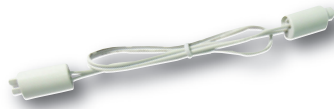

# LED STRIPLIGHTS

This range of LED striplights add subtle downlighting to your home. Ideal for mounting under kitchen units, shelves, wardrobes, display cabinets, alcoves and much more. These striplights simply click together, no tools required.

TECHNICAL DATA SHEET

These easy plug-in accessories for the LED Striplight Range enable local control of light level.

**LEDPCN**

**LEDPIRN**

**LEDDIMN**

**LEDLEADN**

**LEDD125D / LED250D**

	<b>LED125D</b>	<b>LED250D</b>	<b>LEDDIMN</b>	<b>LEDPCN</b>	<b>LEDPIRN</b>	<b>LEDLEADN</b>
<b>Contents</b>	LED DRIVER The Maximum number of fittings in one run:- 6 x 35cm or 3 x 60cm	LED DRIVER The Maximum number of fittings in one run:- 10 x 35cm or 6 x 60cm	In-line Dimmer	In-line photocell	In-line PIR	Link Lead
<b>Product Dimensions</b>	Input lead 1.2M Output lead 2.1M	Input lead 1.2M Output lead 2.1M	Cable length each side 15cm	Cable length each side 15cm	Cable length each side 15cm	30cm
<b>Product weight</b>	0.163Kg	0.200Kg	0.057Kg	0.058Kg	0.055Kg	0.008Kg
<b>Product Information</b>	-	-	IP20	IP20	Max Range 5M On time 4 mins max	-
<b>Barcode</b>	5012739644276	5012739644283	5012739644344	5012739644368	5012739644375	5012739644351
<b>Rated Current</b>	1250mA	2500mA	2.5A	2.5A	2.5A	-
<b>Input Voltage</b>	230V	230V	12V DC	12V DC	12V DC	
<b>Guarantee</b>	1 Year	1 Year	1 Year	1 Year	1 Year	1 Year
<b>Certification &amp; Conformity</b>	EN 60950-1		-	-	-	-