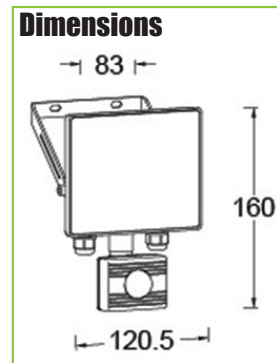

ALFRESCO Range

IP65 LED Floodlight & IP54 LED Floodlight with PIR

- + Also available Anti Glare louvre covers code LEDAF37
- + Heavy Duty Aluminium body with Clear glass diffuser
- + 5 Year Guarantee

LEDAF37
Anti-Glare cover

LEDAF34
- with PIR

LEDAF33

	LEDAF33	LEDAF34
Product Finish	Black	Black
Barcode	5012739653667	5012739653674
Wattage	10W	10W
Voltage	240V AC ~ 50/60Hz	240V AC ~ 50/60Hz
Lumens	900	900
Colour Temperature	5,000K	5,000K
Class Type	1	1
IP Rating	IP65	IP54
CRI	80	80
No of LEDs	15	15
Operating Temperature	-20°C to 50°C	-20°C to 50°C
Detection Distance	-	0 - 12 Metres
Detection Angle	-	120°
PIR Adjustment	-	10 seconds to 10 minutes minimum
PIR Override	-	Yes
Product Dimensions	H 115 x W 120.5 x D 83mm	H 160 x W 120.5 x D 83mm
Product Weight	34.2g	38.2g
Main Housing Material	Heavy Duty Aluminium Body with Clear Glass Diffuser	Heavy Duty Aluminium Body with Clear Glass Diffuser
Guarantee	5 Years	5 Years
Conforms To	BS EN 60598	BS EN 60598