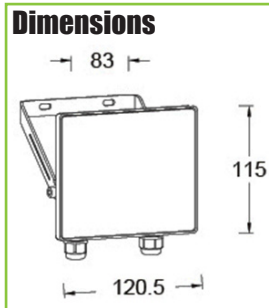

LEDAF34
- with PIR

LEDAF33

	LEDAF33	LEDAF34
Product Finish	Black	Black
Barcode	5012739653667	5012739653674
Wattage	10W	10W
Voltage	240V AC ~ 50/60Hz	240V AC ~ 50/60Hz
Lumens	900	900
Colour Temperature	5,000K	5,000K
Class Type	1	1
IP Rating	IP65	IP54
CRI	80	80
No of LEDs	15	15
Operating Temperature	-20°C to 50°C	-20°C to 50°C
Detection Distance	-	0 - 12 Metres
Detection Angle	-	120°
PIR Adjustment	-	10 seconds to 10 minutes minimum
PIR Override	-	Yes
Product Dimensions	H 115 x W 120.5 x D 83mm	H 160 x W 120.5 x D 83mm
Product Weight	34.2g	38.2g
Main Housing Material	Heavy Duty Aluminium Body with Clear Glass Diffuser	Heavy Duty Aluminium Body with Clear Glass Diffuser
Guarantee	5 Years	5 Years
Conforms To	BS EN 60598	BS EN 60598