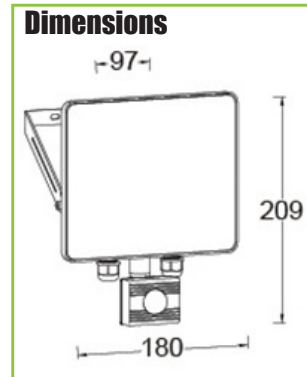

ALFRESCO Range

IP65 LED Floodlight & IP54 LED Floodlight with PIR

- + Also available Anti Glare louvre covers code LEDAF38
- + Heavy Duty Aluminium body with Clear glass diffuser
- + 5 Year Guarantee

LEDAF38
Anti-Glare cover

LEDAF35

LEDAF36- with PIR

	LEDAF35	LEDAF36
Product Finish	Black	Black
Barcode	5012739653681	5012739653698
Wattage	30W	30W
Voltage	240V AC ~ 50/60Hz	240V AC ~ 50/60Hz
Lumens	2700	2700
Colour Temperature	5,000K	5,000K
Class Type	1	1
IP Rating	IP65	IP54
CRI	80	80
No of LEDs	42	42
Operating Temperature	-20°C to 50°C	-20°C to 50°C
Detection Distance	-	0 - 12 Metres
Detection Angle	-	120°
PIR Adjustment	-	10 seconds to 10 minutes minimum
PIR Override	-	Yes
Product Dimensions	H 170 x W 180 x D 97mm	H 209 x W 180 x D 97mm
Product Weight	66.3g	70.3g
Main Housing Material	Heavy Duty Aluminium Body with Clear Glass Diffuser	Heavy Duty Aluminium Body with Clear Glass Diffuser
Guarantee	5 Years	5 Years
Conforms To	BS EN 60598	BS EN 60598