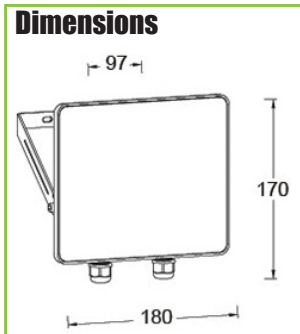

LEDAF35

LEDAF36- with PIR

	LEDAF35	LEDAF36
Product Finish	Black	Black
Barcode	5012739653681	5012739653698
Wattage	30W	30W
Voltage	240V AC ~ 50/60Hz	240V AC ~ 50/60Hz
Lumens	2700	2700
Colour Temperature	5,000K	5,000K
Class Type	1	1
IP Rating	IP65	IP54
CRI	80	80
No of LEDs	42	42
Operating Temperature	-20°C to 50°C	-20°C to 50°C
Detection Distance	-	0 - 12 Metres
Detection Angle	-	120°
PIR Adjustment	-	10 seconds to 10 minutes minimum
PIR Override	-	Yes
Product Dimensions	H 170 x W 180 x D 97mm	H 209 x W 180 x D 97mm
Product Weight	66.3g	70.3g
Main Housing Material	Heavy Duty Aluminium Body with Clear Glass Diffuser	Heavy Duty Aluminium Body with Clear Glass Diffuser
Guarantee	5 Years	5 Years
Conforms To	BS EN 60598	BS EN 60598