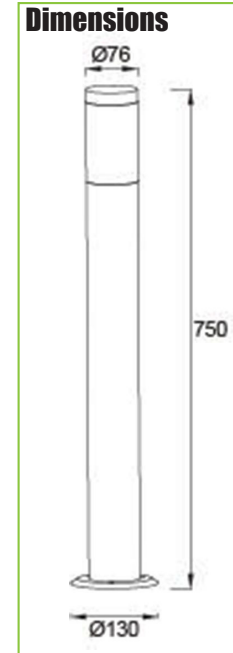

## IP44 LED Wall Light & Bollard

- + Matching Range - wall light and ground bollard
- + Stylish modern design
- + Stainless Steel body with Clear polycarbonate diffuser
- + 5 Year Guarantee

LEDAF6

LEDAF7

	LEDAF6	LEDAF7
Product Finish	Stainless Steel	Stainless Steel
Barcode	5012739653391	5012739653407
Wattage	3.7W	3.7W
Voltage	240V AC ~ 50/60Hz	240V AC ~ 50/60Hz
Lumens	350	350
Colour Temperature	3,000K	3,000K
Class Type	1	1
IP Rating	IP44	IP44
CRI	80	80
No of LEDs	14	14
Operating Temperature	-20°C to 50°C	-20°C to 50°C
Product Dimensions	H 207 x W 76 x D 120mm	H 750 x W 76 x D 130mm
Product Weight	51g	102.5g
Main Housing Material	Stainless Steel Body with Clear Polycarbonate Diffuser	Stainless Steel Body with Clear Polycarbonate Diffuser
Guarantee	5 Years	5 Years
Conforms To	BS EN 60598	BS EN 60598