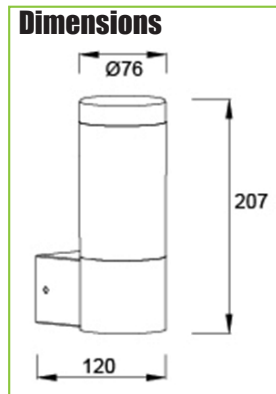

ALFRESCO Range

IP44 LED Wall Light & Bollard

- + Matching Range - wall light and ground bollard
- + Stylish modern design
- + Stainless Steel body with Clear polycarbonate diffuser
- + 5 Year Guarantee

LEDAF7

	LEDAF6	LEDAF7
Product Finish	Stainless Steel	Stainless Steel
Barcode	5012739653391	5012739653407
Wattage	3.7W	3.7W
Voltage	240V AC ~ 50/60Hz	240V AC ~ 50/60Hz
Lumens	350	350
Colour Temperature	3,000K	3,000K
Class Type	1	1
IP Rating	IP44	IP44
CRI	80	80
No of LEDs	14	14
Operating Temperature	-20°C to 50°C	-20°C to 50°C
Product Dimensions	H 207 x W 76 x D 120mm	H 750 x W 76 x D 130mm
Product Weight	51g	102.5g
Main Housing Material	Stainless Steel Body with Clear Polycarbonate Diffuser	Stainless Steel Body with Clear Polycarbonate Diffuser
Guarantee	5 Years	5 Years
Conforms To	BS EN 60598	BS EN 60598