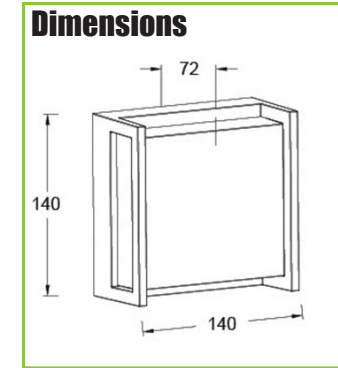

ALFRESCO Range IP54 LED Wall Lights

- + Matching Range - LEDAF42 & LEDAF43
- + Stylish modern design
- + Heavy Duty Aluminium body with opal polycarbonate diffuser
- + 5 Year Guarantee

	LEDAF42	LEDAF43
Product Finish	Black	Black
Barcode	5012739653759	5012739653766
Wattage	8.5W	18W
Voltage	240V AC ~ 50/60Hz	240V AC ~ 50/60Hz
Lumens	650	1100
Colour Temperature	3,000K	3,000K
Class Type	1	1
IP Rating	IP54	IP54
CRI	80	80
No of LEDs	15	3
Operating Temperature	-20°C to 50°C	-20°C to 50°C
Product Dimensions	H 140 x W 140 x D 72mm	H 220 x W 110 x D 71mm
Product Weight	45.2g	60g
Main Housing Material	Heavy Duty Aluminium Body with Opal Polycarbonate Diffuser	Heavy Duty Aluminium Body with Opal Polycarbonate Diffuser
Guarantee	5 Years	5 Years
Conforms To	BS EN 60598	BS EN 60598