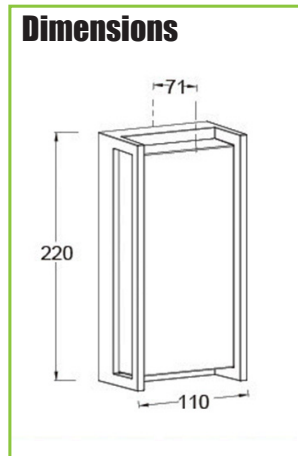

ALFRESCO Range IP54 LED Wall Lights

- + Matching Range - LEDAF42 & LEDAF43
- + Stylish modern design
- + Heavy Duty Aluminium body with opal polycarbonate diffuser
- + 5 Year Guarantee

	LEDAF42	LEDAF43
Product Finish	Black	Black
Barcode	5012739653759	5012739653766
Wattage	8.5W	18W
Voltage	240V AC ~ 50/60Hz	240V AC ~ 50/60Hz
Lumens	650	1100
Colour Temperature	3,000K	3,000K
Class Type	1	1
IP Rating	IP54	IP54
CRI	80	80
No of LEDs	15	3
Operating Temperature	-20°C to 50°C	-20°C to 50°C
Product Dimensions	H 140 x W 140 x D 72mm	H 220 x W 110 x D 71mm
Product Weight	45.2g	60g
Main Housing Material	Heavy Duty Aluminium Body with Opal Polycarbonate Diffuser	Heavy Duty Aluminium Body with Opal Polycarbonate Diffuser
Guarantee	5 Years	5 Years
Conforms To	BS EN 60598	BS EN 60598