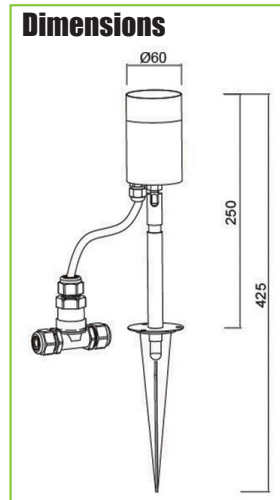

ALFRESCO Range IP44 Garden Spike Lights

- + Matching Range - LEDAF17, LEDAF24, LEDAF20, LEDAF25 & LEDAF18
- + GU10 Lamp (not supplied)
- + Stylish modern design
- + Supplied with IP68 loop in/loop out connector
- + Stainless Steel body with glass diffuser
- + 5 Year Guarantee

Supplied with
IP68 Loop in/ Loop Out
Connector

Matching
Range

	LEDAF19	LEDAF26
Product Finish	Stainless Steel	Graphite
Barcode	5012739653520	5012739653599
Wattage	1 x 35W Max	1 x 35W Max
Lamp Type	GU10	GU10
Voltage	240V AC ~ 50/60Hz	240V AC ~ 50/60Hz
Class Type	1	1
IP Rating	IP44	IP44
Operating Temperature	-20°C to 50°C	-20°C to 50°C
Dimensions	H250 x Ø60mm Length with Spike 425mm	H250 x Ø60mm Length with Spike 425mm
Product Weight	106g	106g
Main Housing Material	Stainless Steel Body with Glass Diffuser	Stainless Steel Body with Glass Diffuser
Guarantee	5 Years	5 Years
Conforms To	BS EN 60598-1	BS EN 60598-1