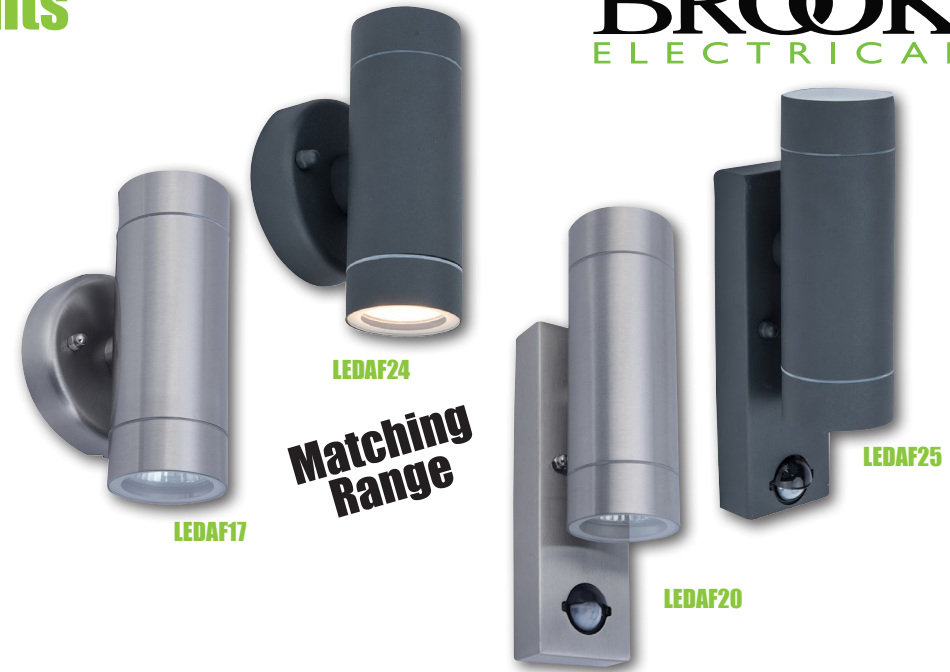

ALFRESCO Range IP44 Garden Spike Lights

- + Matching Range - LEDAF17, LEDAF24, LEDAF20, LEDAF25 & LEDAF18
- + GU10 Lamp (not supplied)
- + Stylish modern design
- + Supplied with IP68 loop in/loop out connector
- + Stainless Steel body with glass diffuser
- + 5 Year Guarantee

Supplied with
IP68 Loop in/ Loop Out
Connector

Matching
Range

	LEDAF19	LEDAF26
Product Finish	Stainless Steel	Graphite
Barcode	5012739653520	5012739653599
Wattage	1 x 35W Max	1 x 35W Max
Lamp Type	GU10	GU10
Voltage	240V AC ~ 50/60Hz	240V AC ~ 50/60Hz
Class Type	1	1
IP Rating	IP44	IP44
Operating Temperature	-20°C to 50°C	-20°C to 50°C
Dimensions	H250 x Ø60mm Length with Spike 425mm	H250 x Ø60mm Length with Spike 425mm
Product Weight	106g	106g
Main Housing Material	Stainless Steel Body with Glass Diffuser	Stainless Steel Body with Glass Diffuser
Guarantee	5 Years	5 Years
Conforms To	BS EN 60598-1	BS EN 60598-1