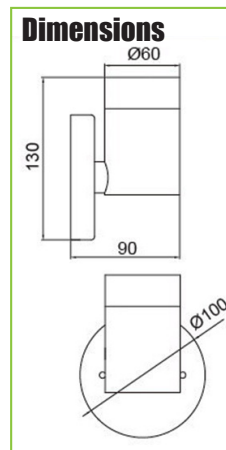

ALFRESCO Range IP44 Wall Down Light

- + Matching Range - LEDAF17 & LEDAF20
- + GU10 Lamp (not supplied)
- + Stylish modern design
- + Stainless Steel body with glass diffuser
- + 5 Year Guarantee

	LEDALF18
Product Finish	Stainless Steel
Barcode	5012739653513
Wattage	1 x 35W Max
Lamp Type	GU10
Voltage	240V AC ~ 50/60Hz
Class Type	1
IP Rating	IP44
Operating Temperature	-20°C to 50°C
Product Dimensions	H 130 x W 60 x D 90mm Back Plate Ø100mm
Product Weight	33g
Main Housing Material	Stainless Steel Body with Glass Diffuser
Guarantee	5 Years
Conforms To	BS EN 60598-1