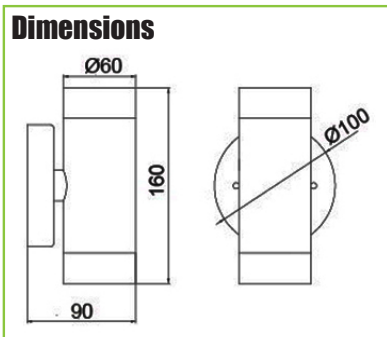

LEDAF17

LEDAF22

LEDAF24

	LEDAF17	LEDAF22	LEDAF24
Product Finish	Stainless Steel	Copper	Graphite
Barcode	5012739653506	5012739653551	5012739653575
Wattage	2 x 35W Max	2 x 35W Max	2 x 35W Max
Lamp Type	GU10	GU10	GU10
Voltage	240V AC ~ 50/60Hz	240V AC ~ 50/60Hz	240V AC ~ 50/60Hz
Class Type	1	1	1
IP Rating	IP44	IP44	IP44
Operating Temperature	-20°C to 50°C	-20°C to 50°C	-20°C to 50°C
Product Dimensions	H 160 x W 60 x D 90mm Back Plate Ø100mm	H 160 x W 60 x D 90mm Back Plate Ø100mm	H 160 x W 60 x D 90mm Back Plate Ø100mm
Product Weight	44g	48g	48g
Main Housing Material	Steel Body with Clear Glass Diffuser	Steel Body with Clear Glass Diffuser	Steel Body with Clear Glass Diffuser
Guarantee	5 Years	5 Years	5 Years
Conforms To	BS EN 60598-1	BS EN 60598-1	BS EN 60598-1