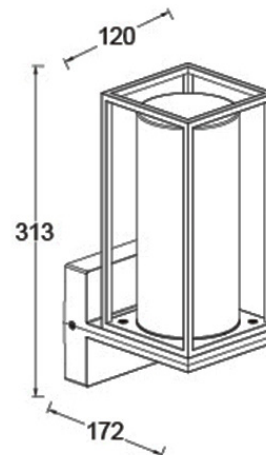

ALFRESCO Range

IP44 Wall Light & Wall Light with PIR

- + Matching Range - LEDAF14 & LEDAF15
- + E27 Lamp (not supplied)
- + Stylish modern design
- + Heavy Duty Aluminium body with glass diffuser
- + 5 Year Guarantee

Dimensions

	LEDAF14	LEDAF15
Product Finish	Matt Black	Matt Black
Barcode	5012739653476	5012739653483
Wattage	1 x 40W Max	1 x 40W Max
Lamp Type	E27	E27
Voltage	240V AC ~ 50/60Hz	240V AC ~ 50/60Hz
Class Type	1	1
IP Rating	IP44	IP44
Operating Temperature	-20°C to 50°C	-20°C to 50°C
Detection Distance	-	0 - 7 Metres
Detection Angle	-	120°
PIR Adjustment	-	5 seconds minimum to 3 minutes maximum
PIR Override	-	Yes
Product Dimensions	H 313 x W 120 x D 172mm	H 313 x W 120 x D 172mm
Product Weight	1667g	1667g
Main Housing Material	Heavy Duty Aluminium Body with Glass Diffuser	Heavy Duty Aluminium Body with Glass Diffuser
Guarantee	5 Years	5 Years
Conforms To	BS EN 60598-1	BS EN 60598-1